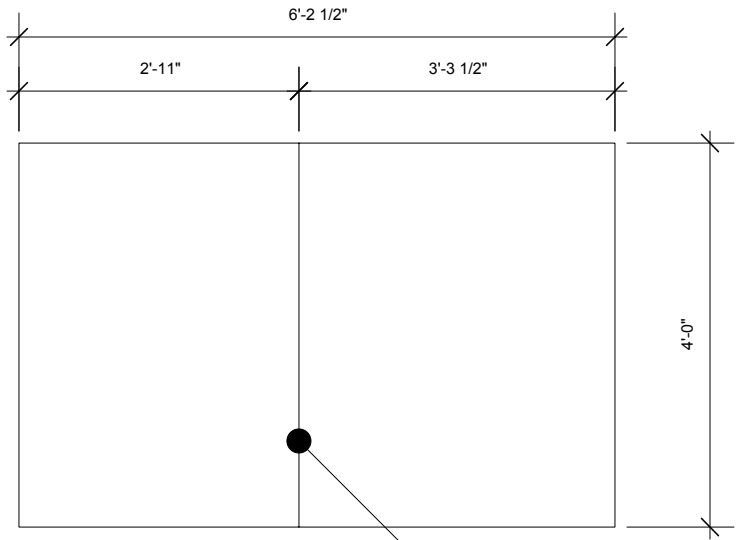

0°

Storage Bed / Media Couch By Dylan Hoen

2 1/8"

45°

1'-0 3/8"

60°

2'-3 1/8"

75°

Top Layer
5/8" Plywood

Piano hinge
on bottom

Middle Layer
3/8" Plywood

Bottom Layer
3/8" Plywood

Footboard
3/4" board