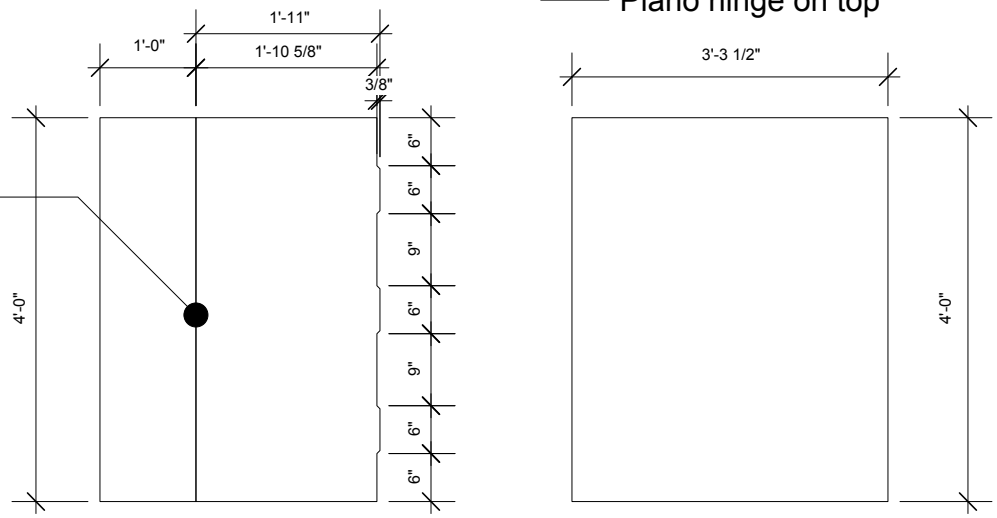

0°

Storage Bed / Media Couch By Dylan Hoen

2 1/8"

45°

1'-0 3/8"

60°

2'-3 1/8"

75°

Top Layer
5/8" Plywood

Piano hinge
on bottom

Middle Layer
3/8" Plywood

Bottom Layer
3/8" Plywood

Footboard
3/4" board