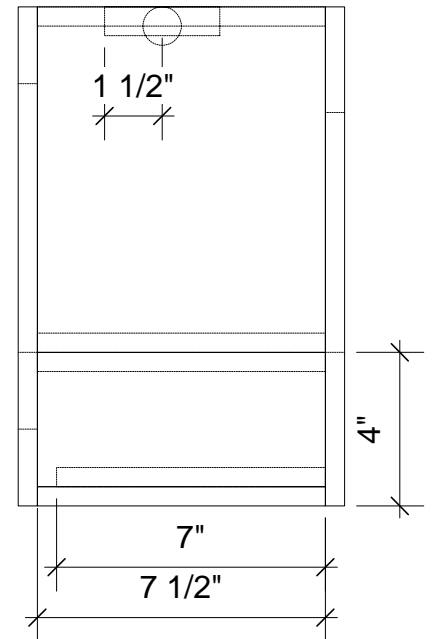

Long Battery Life, Multi Purpose Boom Box

By Dylan Hoen

Sheets are 1/2" sanded plywood (discovered to be slightly less than 1/2" thick)