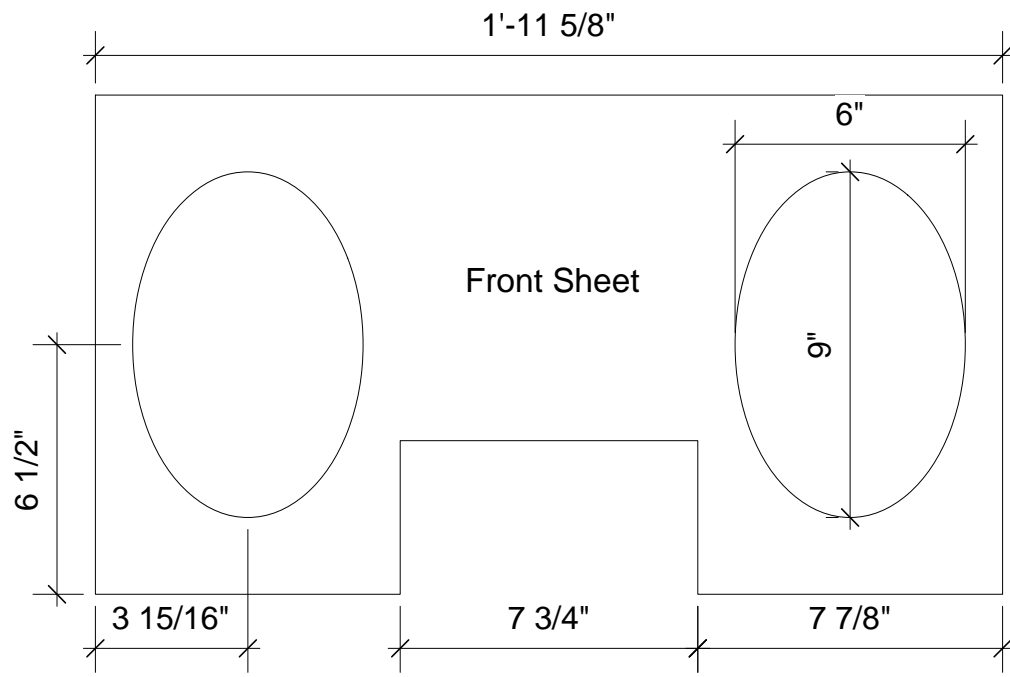

Long Battery Life, Multi Purpose Boom Box

By Dylan Hoen

Sheets are 1/2" sanded plywood (discovered to be slightly less than 1/2" thick)